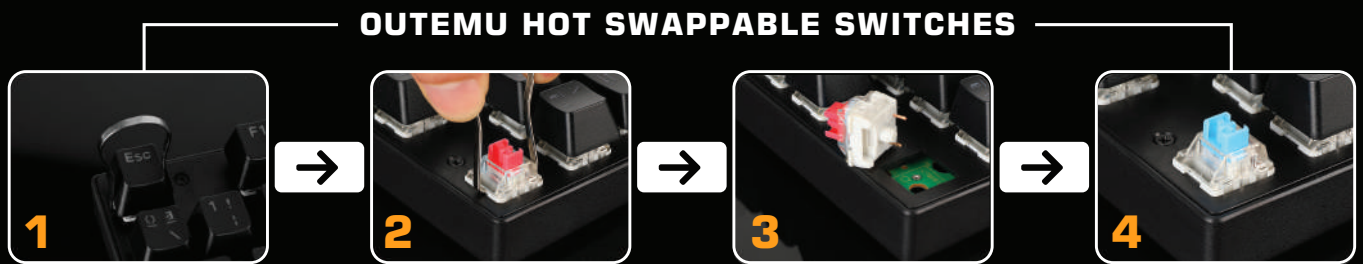

REPLACING THE SWITCHES

CB-GK-34 Firefly keyboard supports Hot Swapping switches. This means that switches are not soldered onto the PCB, and you can easily remove and replace switches with any switches from different brands like Cherry MX, Gateron, Kailh, Outemu.

This helps to increase the life span of the keyboard. If any of the switch stops working just use the included Keycap and Switch puller to remove the keycap and switch and replace the switch with a new one.

You can also change the switch colour to any Blue, Red, Brown or other Hot Swappable Switches to customize the keyboard as you require without any hassle. You can visit our website to order your favourite switches as per your requirements.

Support details

Phone: 1800 31300 7700 (Mon-Fri 10am to 5PM)

Email: cc@thecosmicbyte.com

Warranty

The keyboard carries 1 Year warranty against manufacturing defects only. Physical, Water damage and Tampered products are not covered under warranty.

[Scan the QR code to know the Warranty Claim Procedure.](#)

FAQ's

support.thecosmicbyte.com